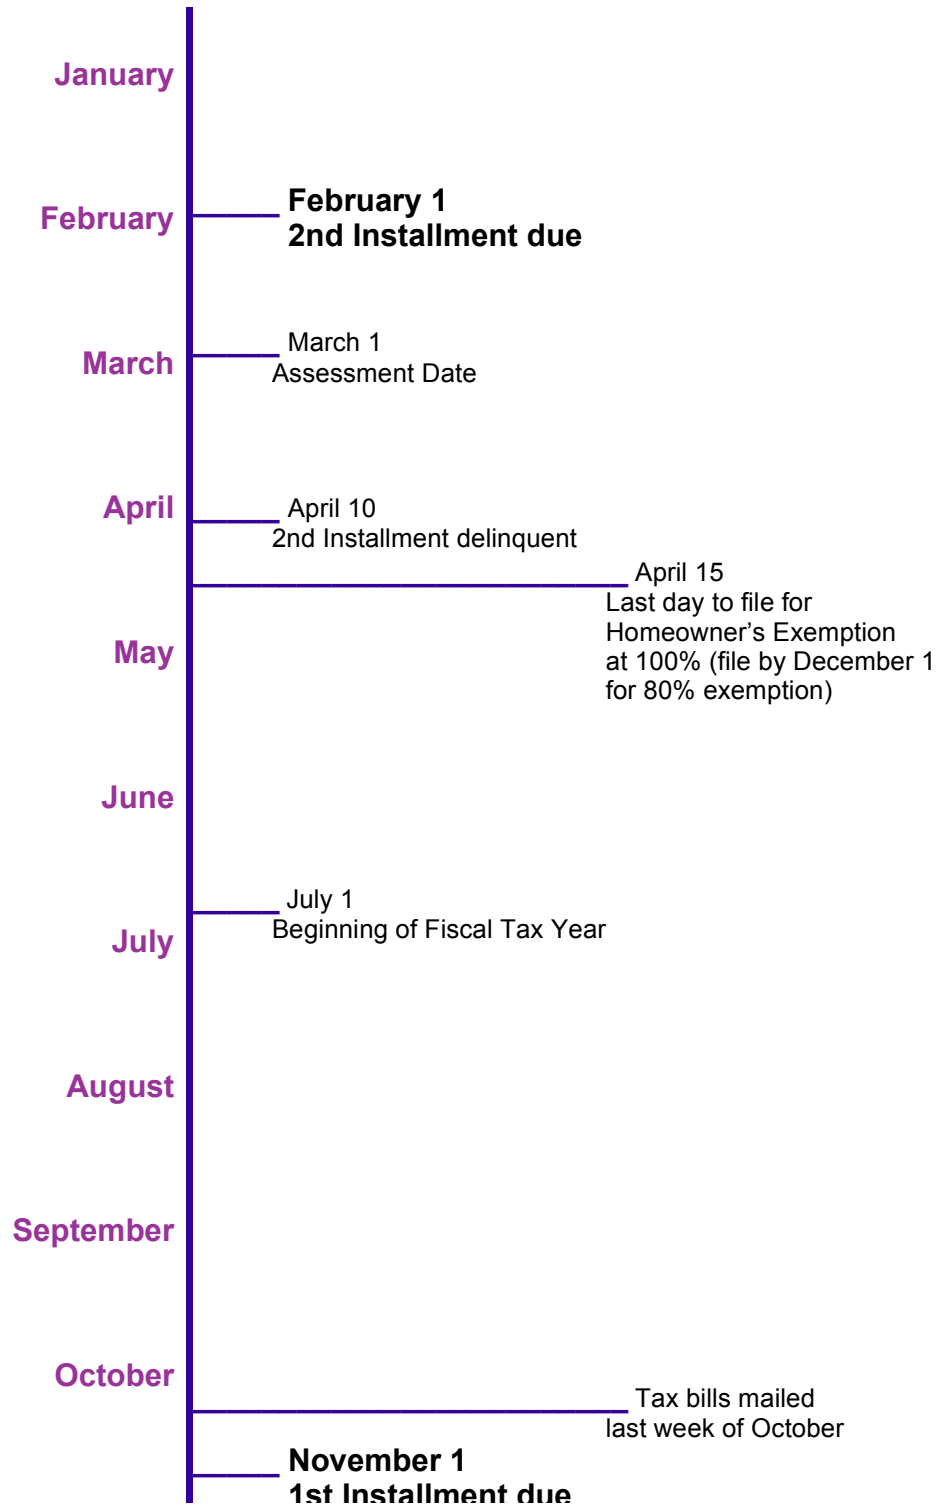

California Property Tax Calendar

- home
- staff
- property
- potrero hill
- realty 101
- hot links
- zephyr
- contact us

[> next topic](#)

[back to top](#)

Ford Real Estate | 1542 20th Street | San Francisco, CA 94107 | Tel 415. 824. 7200 | Fax 415. 824. 6200