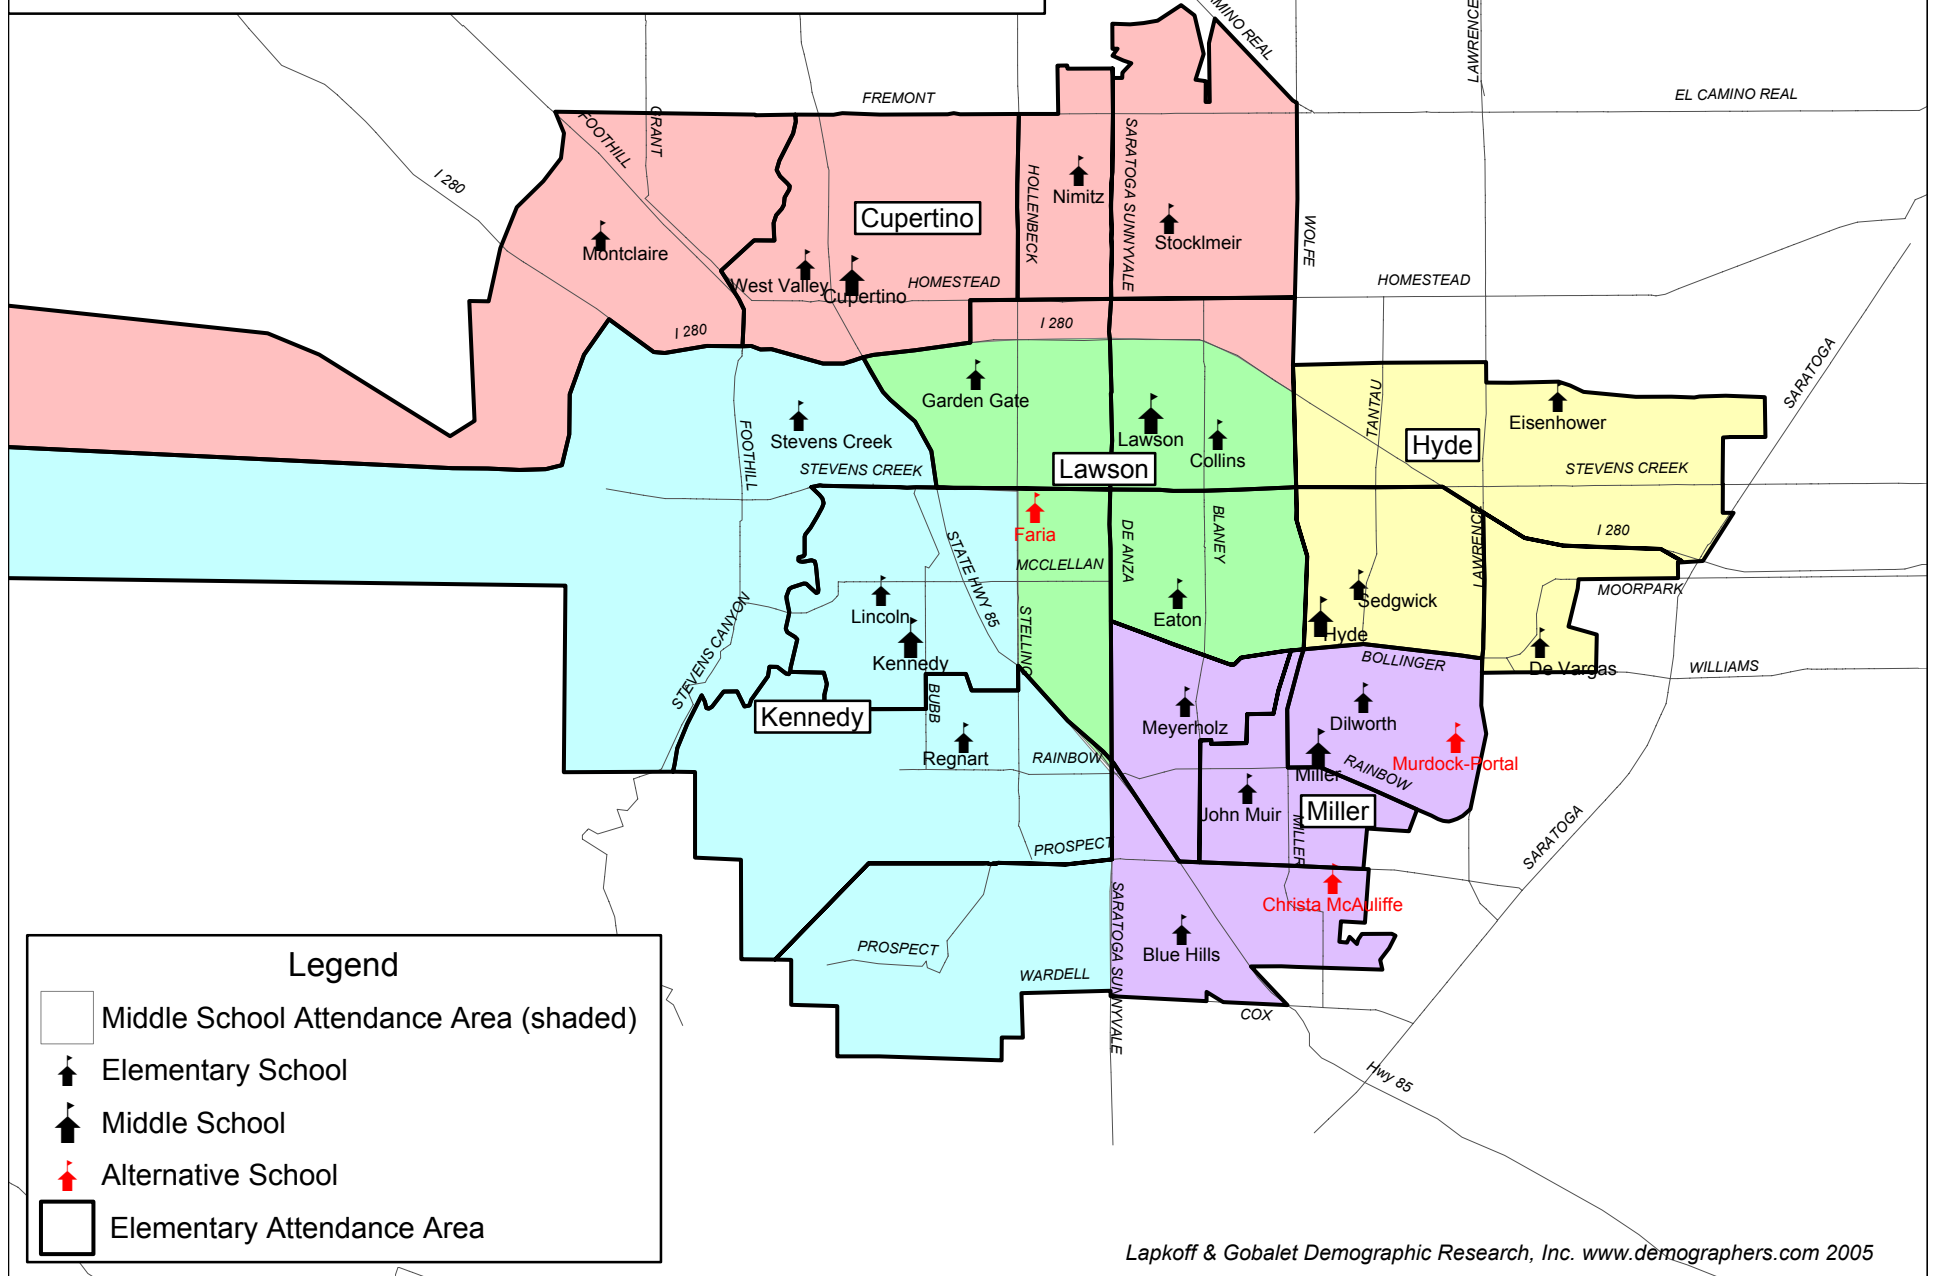

Attendance Areas

Cupertino Union School District

Attendance area boundaries are approximate and subject to change.

Legend

- Middle School Attendance Area (shaded)
- Elementary School
- Middle School
- Alternative School
- Elementary Attendance Area