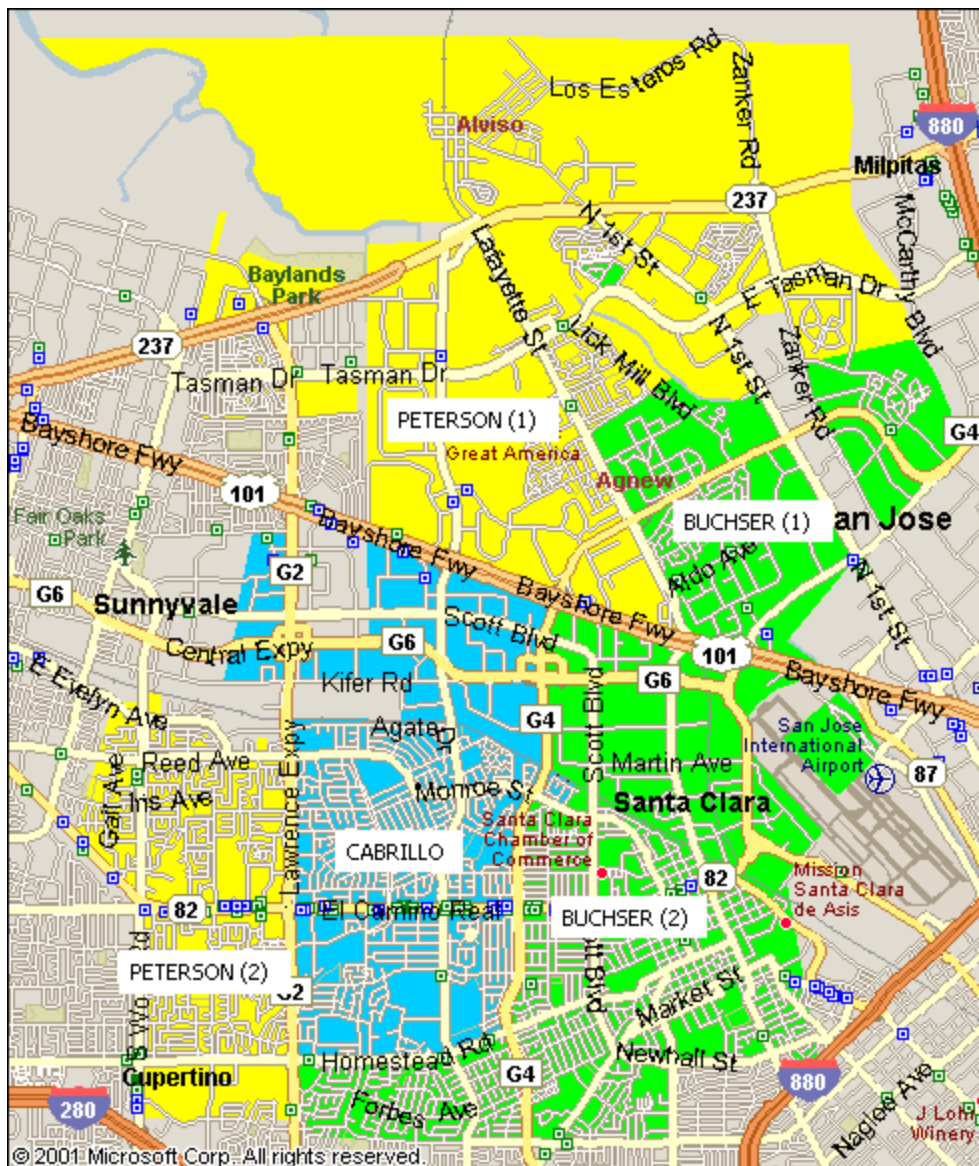

SCHOOL BOUNDARIES

[Elementary Schools](#)

[Middle Schools](#)

[High Schools](#)

This Web Page contains low resolution maps of the school boundaries for the elementary schools, middle school, and high schools in the Santa Clara Unified School District. Clicking on the appropriate link (see above) will take you to the corresponding map. The maps are gif images. Below each general map is a list of individual schools. Click on the individual school to get a larger map or maps showing each individual school's boundaries.

A thank you to Parent Volunteer, Richard Downing, for creating all the map images.

Elementary Schools

Individual Elementary Maps

Bowers	Bracher	Braly
Briarwood	Haman	Hughes
Laurelwood	Mayne	Millikin
Montague	Pomeroy	Ponderosa

Scott Lane	Sutter	Washington Open
Westwood		

[Return to top of the page](#)

Middle Schools

Individual Middle School Maps

Buchser 1	Buchser 2
Cabrillo	
Peterson 1	Peterson2

[Return to top of the page](#)

High Schools