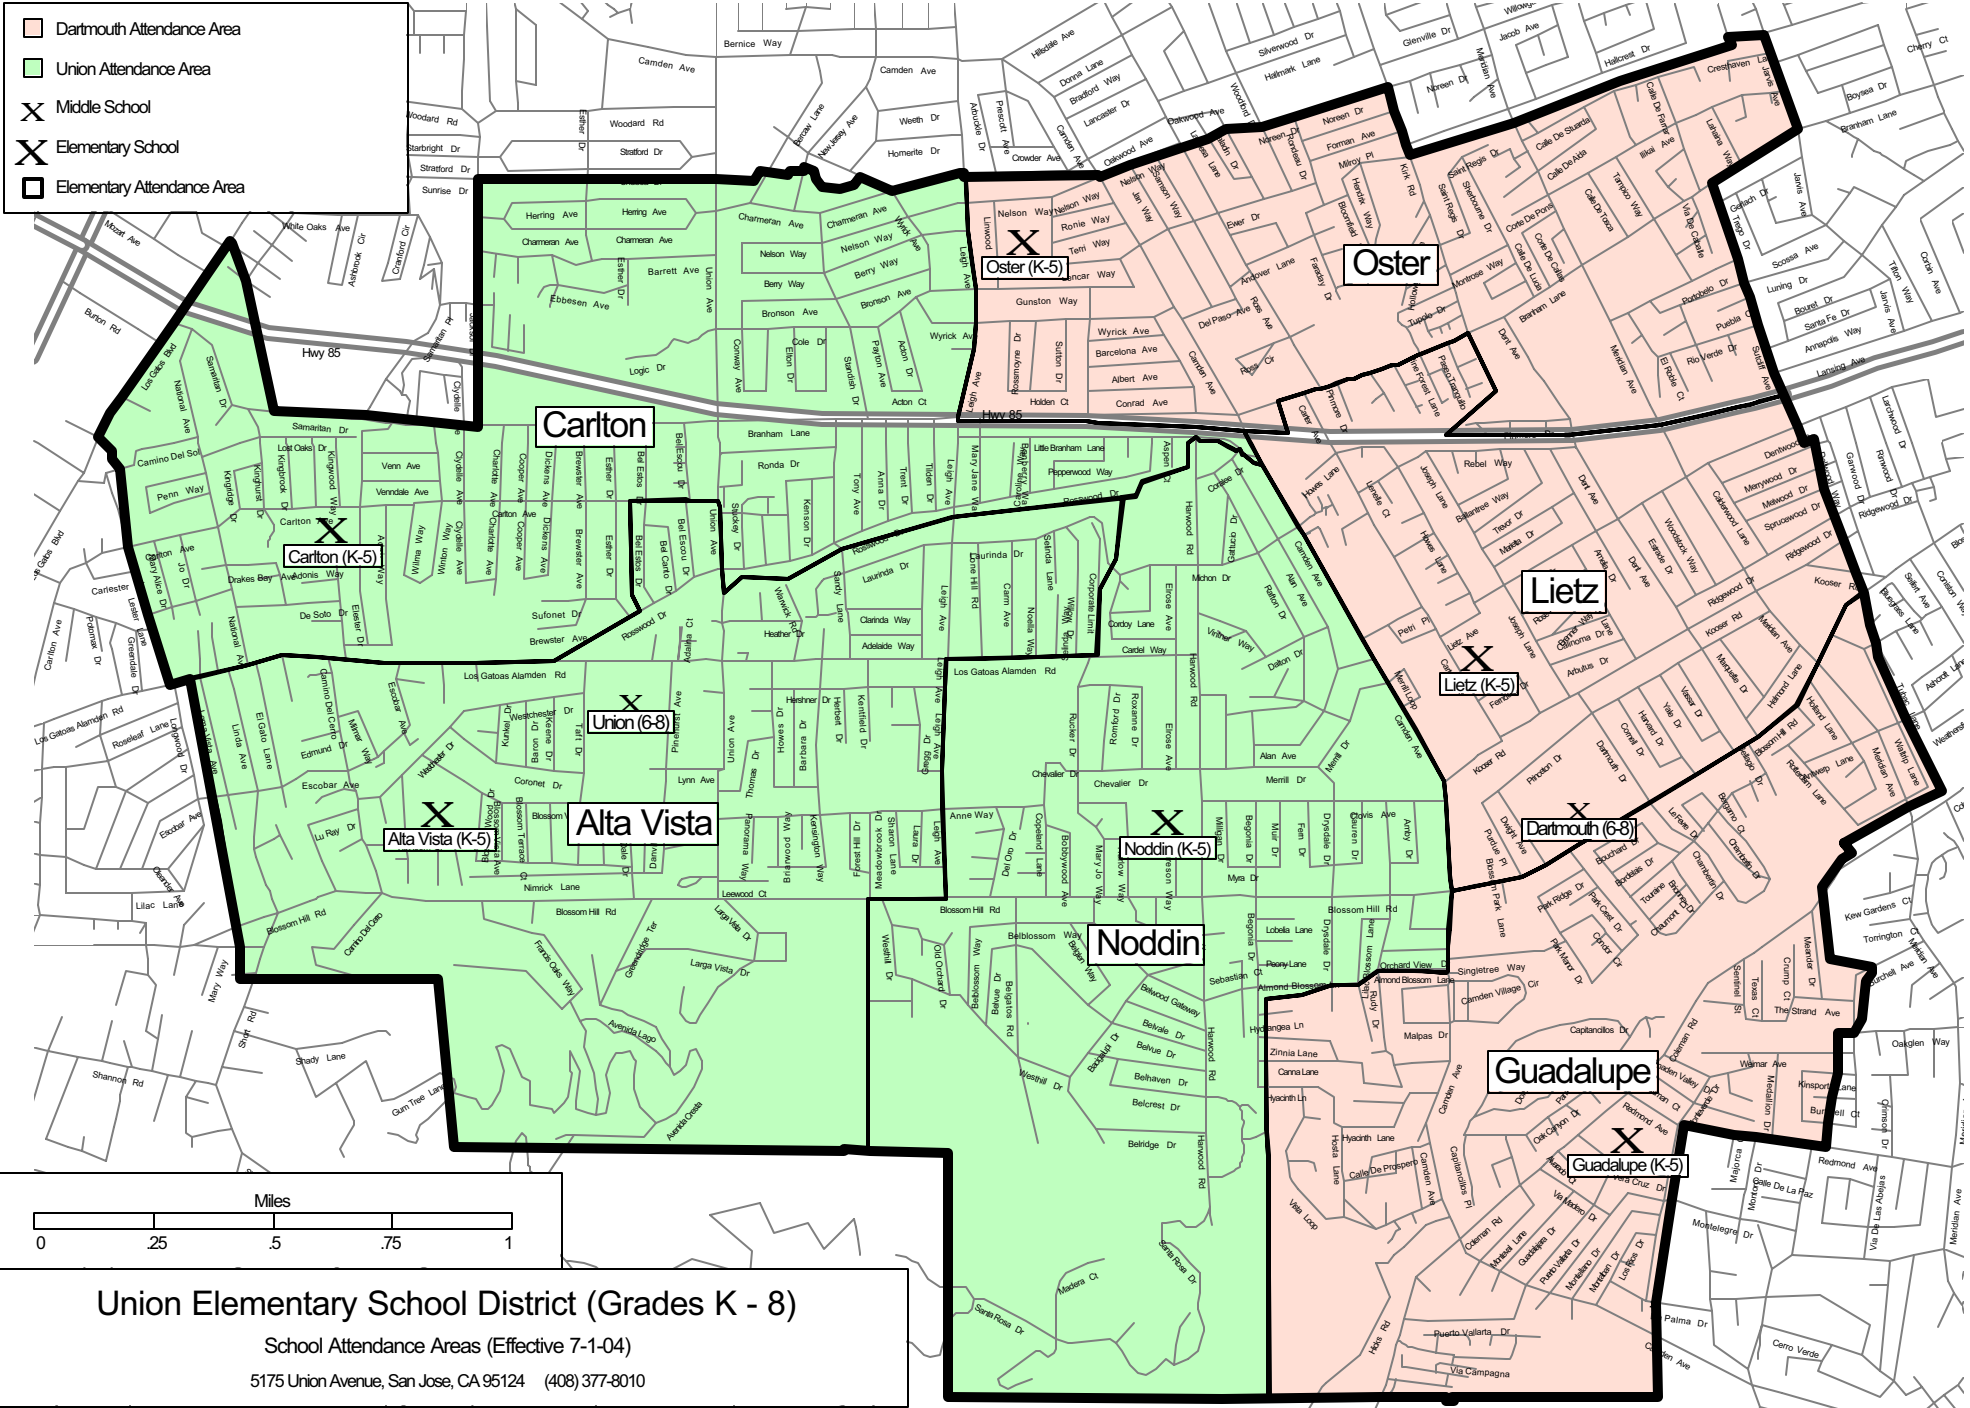

- Dartmouth Attendance Area
- Union Attendance Area
- Middle School
- Elementary School
- Elementary Attendance Area

Union Elementary School District (Grades K - 8)
 School Attendance Areas (Effective 7-1-04)
 5175 Union Avenue, San Jose, CA 95124 (408) 377-8010