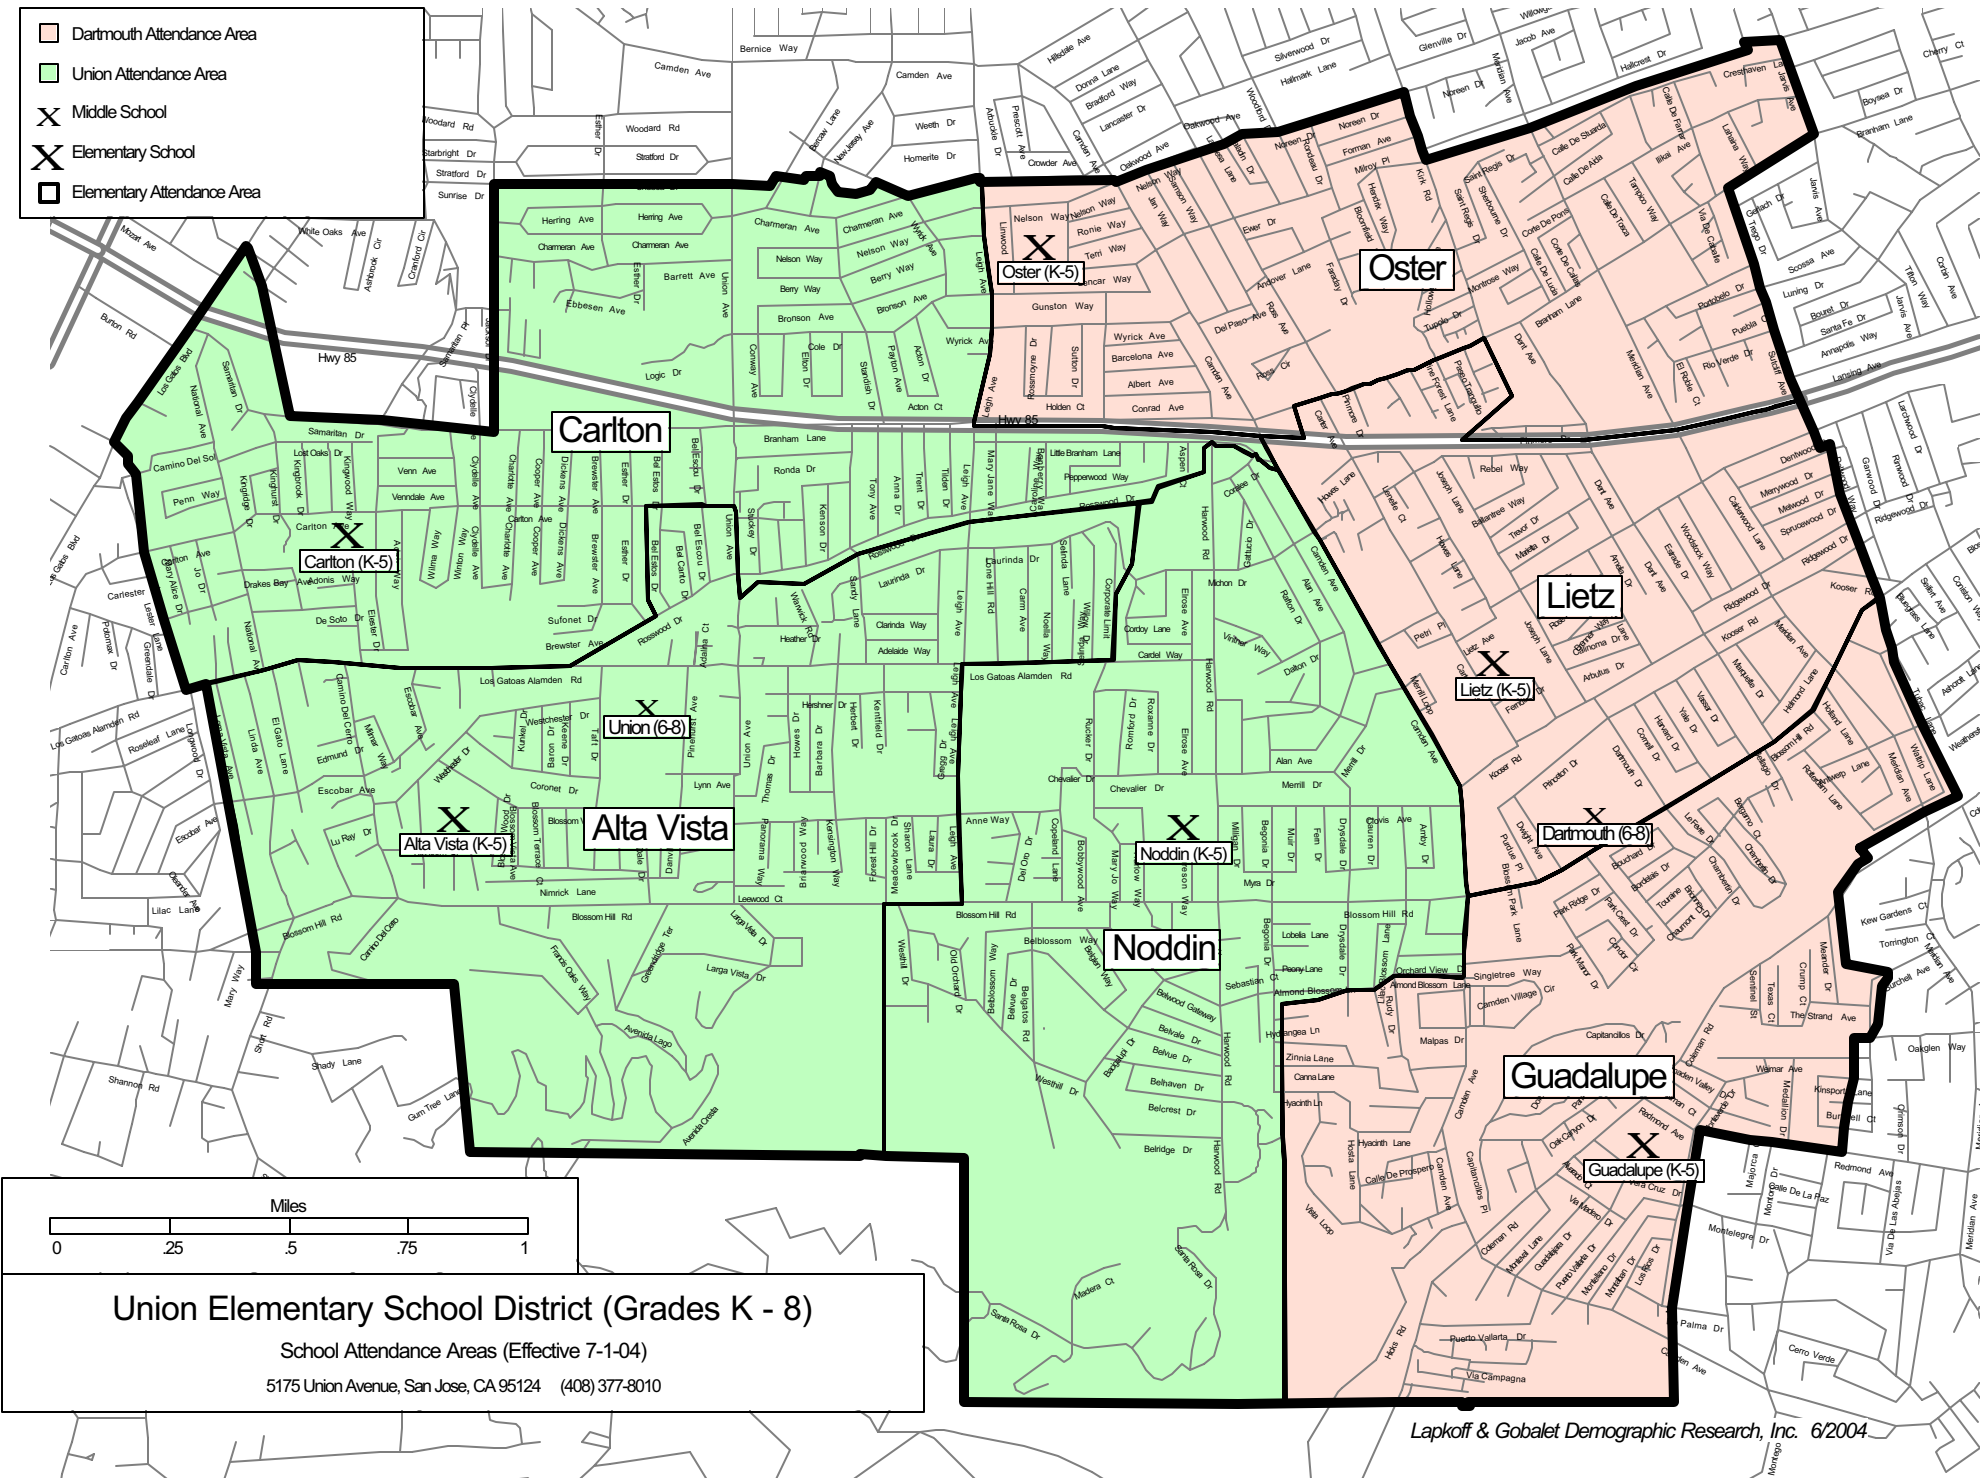

- Dartmouth Attendance Area
- Union Attendance Area
- Middle School
- Elementary School
- Elementary Attendance Area

**Union Elementary School District (Grades K - 8)**  
 School Attendance Areas (Effective 7-1-04)  
 5175 Union Avenue, San Jose, CA 95124 (408) 377-8010